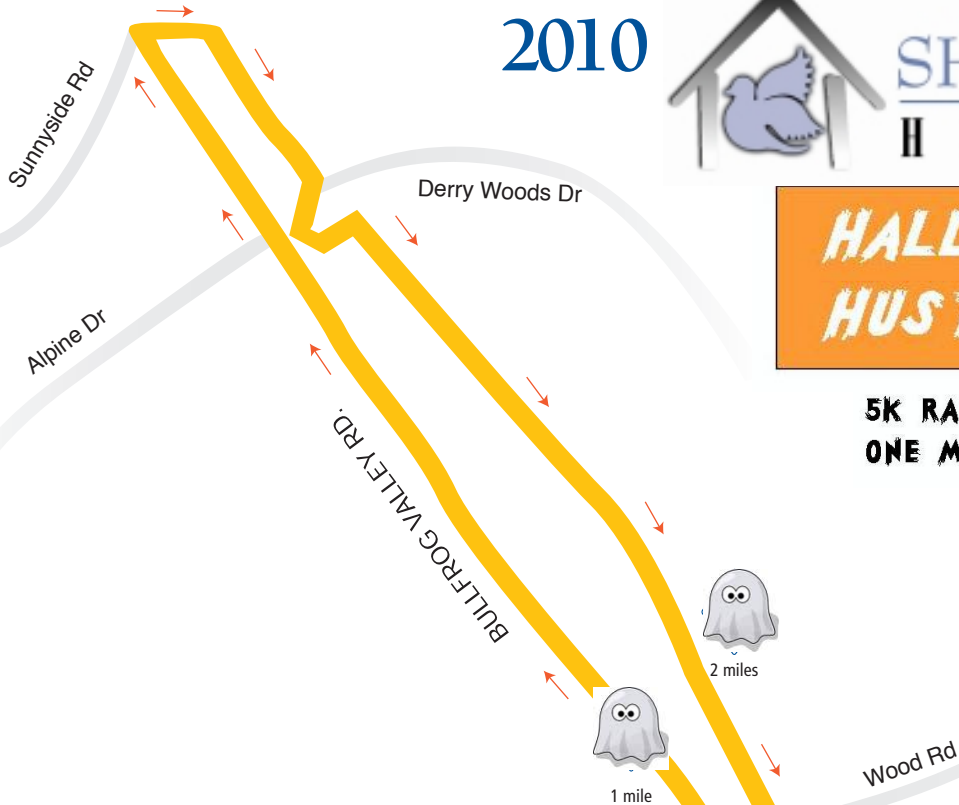

2010

SHALOM HOUSE

HALLOWEEN HUSTLE

**5K RACE
ONE MILE FUN RUN**

Elevation Profile

PENNSTATE HERSHEY

SHALOM HOUSE