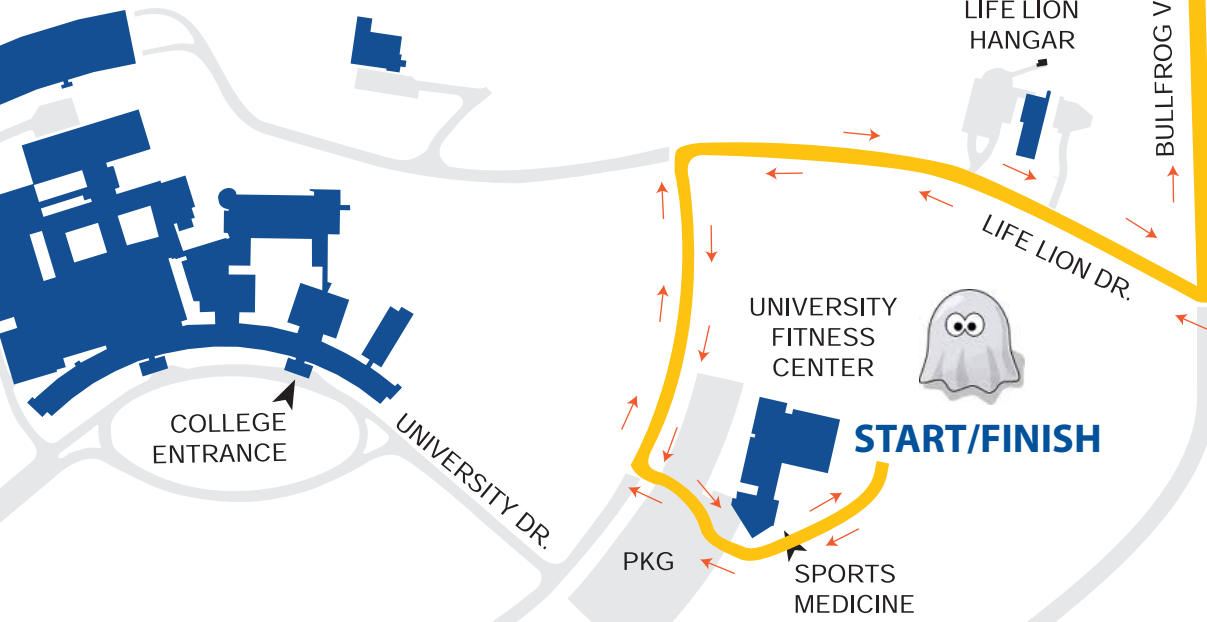

2010

SHALOM HOUSE

HALLOWEEN HUSTLE

**5K RACE
ONE MILE FUN RUN**

Elevation Profile

PENNSTATE HERSHEY

SHALOM HOUSE